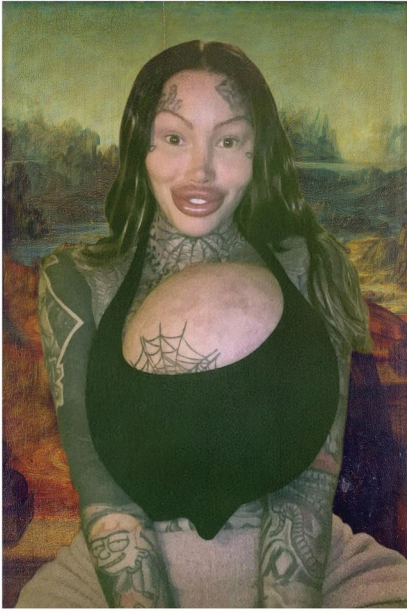

Parker

Brookstone®
Message Fan
 A COOL WAY TO SEND
 YOUR MESSAGE

- Perfect for desk, office or other personal spaces
- Wide, triple-blade design blows a big breeze
- Scrolling LED messages seem to float in air
- Customizable messages (up to 20 characters) and colors
- Fan tilts to direct airflow so it's just right
- Portable—use via USB power; also includes an AC adapter
- Message editing software CD included (PC only)

 Reply...

1:56

Search

Google Lens

Detect la...

English

Beauty in wood cursed

Translated text

Send to Translate Home Select text Listen

Are these results useful? YES NO

2014 "JULES OLITSKI Mitt Paintings"
PAUL KASMIN (d. 2020) Gallery
Exhib. Catalog

cavemodern (2140 ★)
100% positive feedback

\$18.00
or Best Offer

kingsebastianpickles

Mona Lisa 2023

Liked by mercuryinmorgan and others

February 4

kingsebastianpickles

10:41

88

KINGSEBASTIANPICKLES
Posts