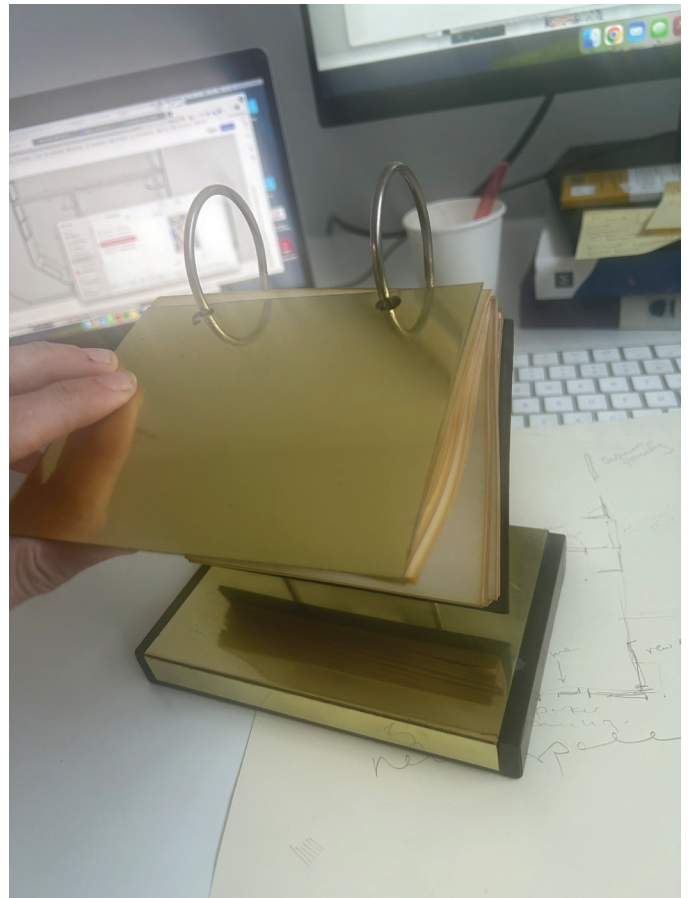

10:41

88

KINGSEBASTIANPICKLES
Posts

kingsebastianpickles

Liked by finklick and others
kingsebastianpickles My hero
March 2

kingsebastianpickles