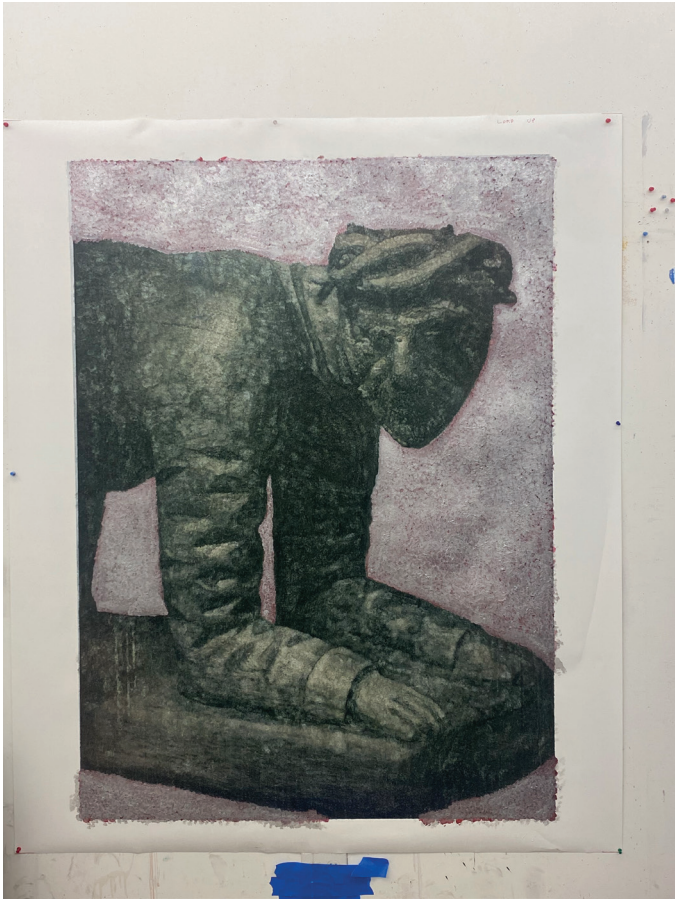

Parker

Brookstone®
Message Fan
 A COOL WAY TO SEND
 YOUR MESSAGE

- Perfect for desk, office or other personal spaces
- Wide, triple-blade design blows a big breeze
- Scrolling LED messages seem to float in air
- Customizable messages (up to 20 characters) and colors
- Fan tilts to direct airflow so it's just right
- Portable—use via USB power; also includes an AC adapter
- Message editing software CD included (PC only)

Send to Translate Home Select text Listen

Are these results useful? YES NO

2014 "JULES OLITSKI Mitt Paintings"
PAUL KASMIN (d. 2020) Gallery
Exhib. Catalog

cavemodern (2140 ★)
100% positive feedback

\$18.00
or Best Offer