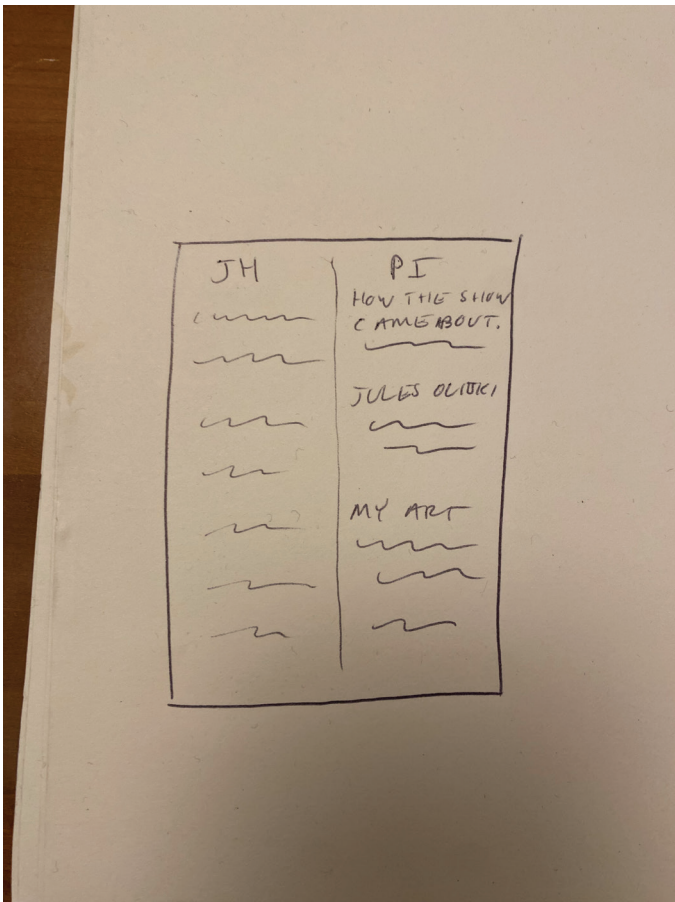

Parker

Brookstone®
Message Fan
 A COOL WAY TO SEND
 YOUR MESSAGE

- Perfect for desk, office or other personal spaces
- Wide, triple-blade design blows a big breeze
- Scrolling LED messages seem to float in air
- Customizable messages (up to 20 characters) and colors
- Fan tilts to direct airflow so it's just right
- Portable—use via USB power; also includes an AC adapter
- Message editing software CD included (PC only)

Send to Translate Home Select text Listen

Are these results useful? YES NO

2014 "JULES OLITSKI Mitt Paintings"
PAUL KASMIN (d. 2020) Gallery
Exhib. Catalog

cavemodern (2140 ★)
100% positive feedback

\$18.00
or Best Offer