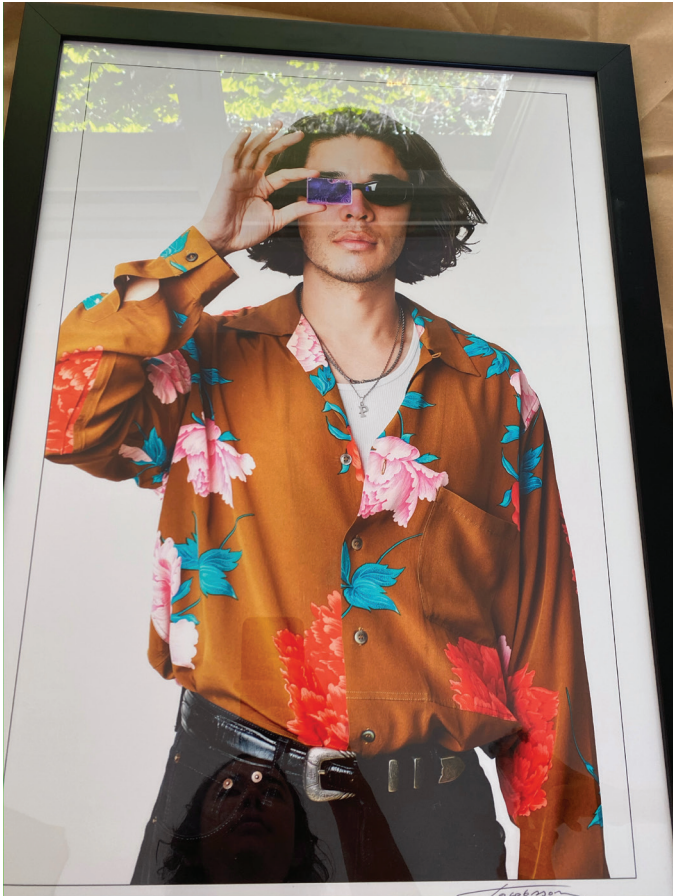

Parker

Brookstone®
Message Fan
 A COOL WAY TO SEND
 YOUR MESSAGE

- Perfect for desk, office or other personal spaces
- Wide, triple-blade design blows a big breeze
- Scrolling LED messages seem to float in air
- Customizable messages (up to 20 characters) and colors
- Fan tilts to direct airflow so it's just right
- Portable—use via USB power; also includes an AC adapter
- Message editing software CD included (PC only)

👍 📌

Liked by shitflix and 480,439 others
3 days ago

Life is like a Roller coaster.
It has its ups and downs. But it's
your choice to Scream or Enjoy the ride.

Back to Unicode Search 🔍

ASCII brackets () [] { }