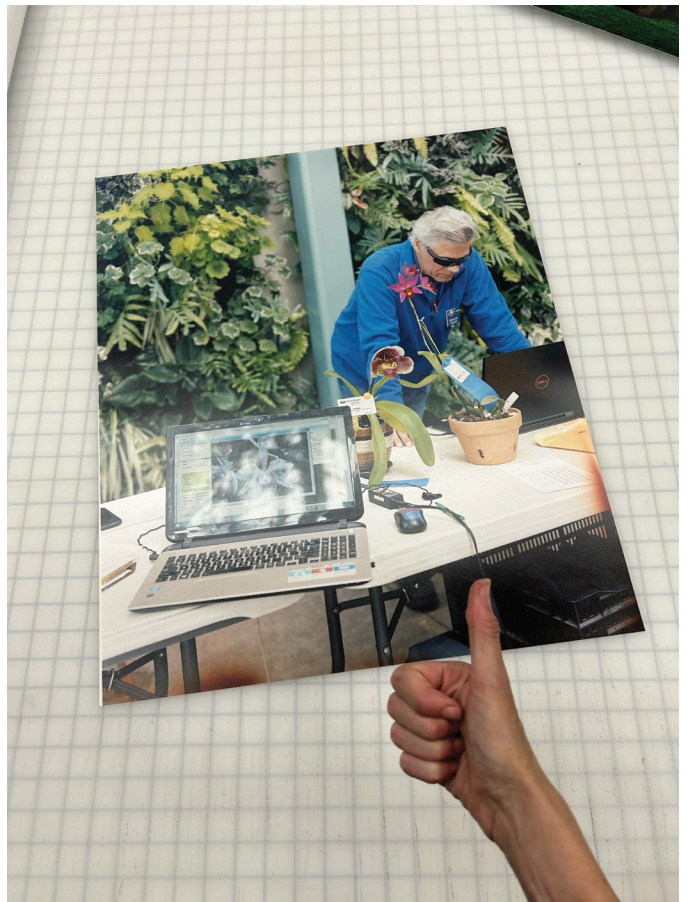

Parker

Brookstone®
Message Fan
 A COOL WAY TO SEND
 YOUR MESSAGE

- Perfect for desk, office or other personal spaces
- Wide, triple-blade design blows a big breeze
- Scrolling LED messages seem to float in air
- Customizable messages (up to 20 characters) and colors
- Fan tilts to direct airflow so it's just right
- Portable—use via USB power; also includes an AC adapter
- Message editing software CD included (PC only)

Dimensions are given in inches; height precedes width.

Juice

Ju

A conversation in pictures over the past year.

published on the occasion of the exhibition *Au Jus*
by Juliana Halpert and Parker Ito
at Bel Ami, Los Angeles
May 27 - July 8, 2023
printed in an edition of 100 in the United States