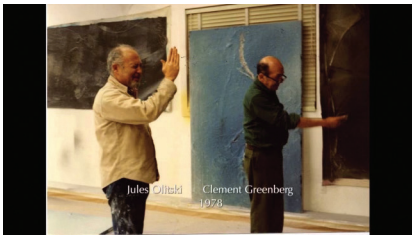

Send to Translate Home Select text Listen

Are these results useful? YES NO

2014 "JULES OLITSKI Mitt Paintings"
PAUL KASMIN (d. 2020) Gallery
Exhib. Catalog

cavemodern (2140 ★)
100% positive feedback

\$18.00
or Best Offer