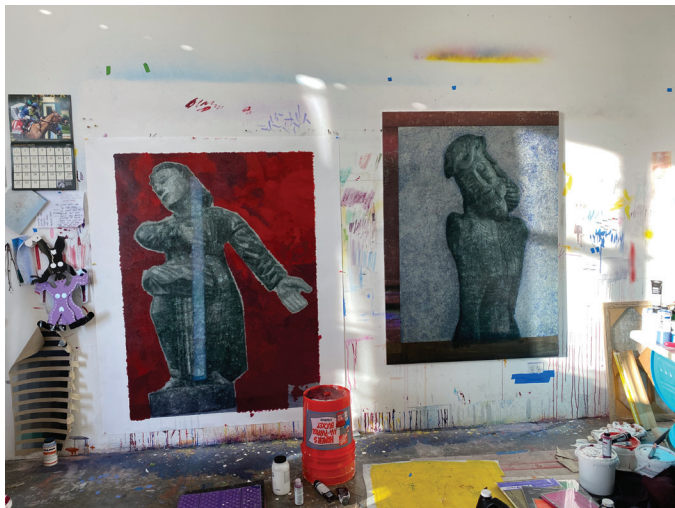

Parker

Brookstone®
Message Fan
 A COOL WAY TO SEND
 YOUR MESSAGE

- Perfect for desk, office or other personal spaces
- Wide, triple-blade design blows a big breeze
- Scrolling LED messages seem to float in air
- Customizable messages (up to 20 characters) and colors
- Fan tilts to direct airflow so it's just right
- Portable—use via USB power; also includes an AC adapter
- Message editing software CD included (PC only)

Dimensions are given in inches; height precedes width.

Juice

Ju

A conversation in pictures over the past year.

published on the occasion of the exhibition *Au Jus*
by Juliana Halpert and Parker Ito
at Bel Ami, Los Angeles
May 27 - July 8, 2023
printed in an edition of 100 in the United States